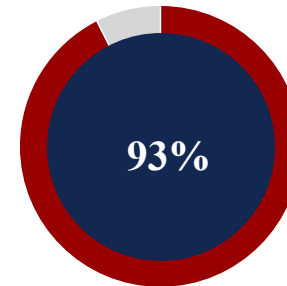

One-Year-Out Alumni Employment Survey Results: 2025 Graduates

Primary Field of Employment

6-Month Employment Rate

1-Year Employment Rate

Median Salary Range: \$65,000 - \$69,999

% Satisfied with UR Education

% Graduate Degree Enrollment/Completion

% Applying to Graduate School

The 2026 One-Year-Out Employment Survey was administered to 2025 UR graduates with bachelor's degrees from the Schools of Arts & Sciences, Business, and Leadership Studies. The response rate was 32%.