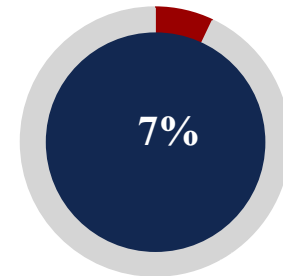

One-Year-Out Alumni Employment Survey Results: 2025 Graduates

Primary Field of Employment

6-Month Employment Rate

1-Year Employment Rate

Median Salary Range: \$65,000 - \$69,999

% Satisfied with UR Education

% Graduate Degree Enrollment/Completion

% Applying to Graduate School

The 2026 One-Year-Out Employment Survey was administered to 2025 UR graduates with bachelor's degrees from the Schools of Arts & Sciences, Business, and Leadership Studies. The response rate was 32%.