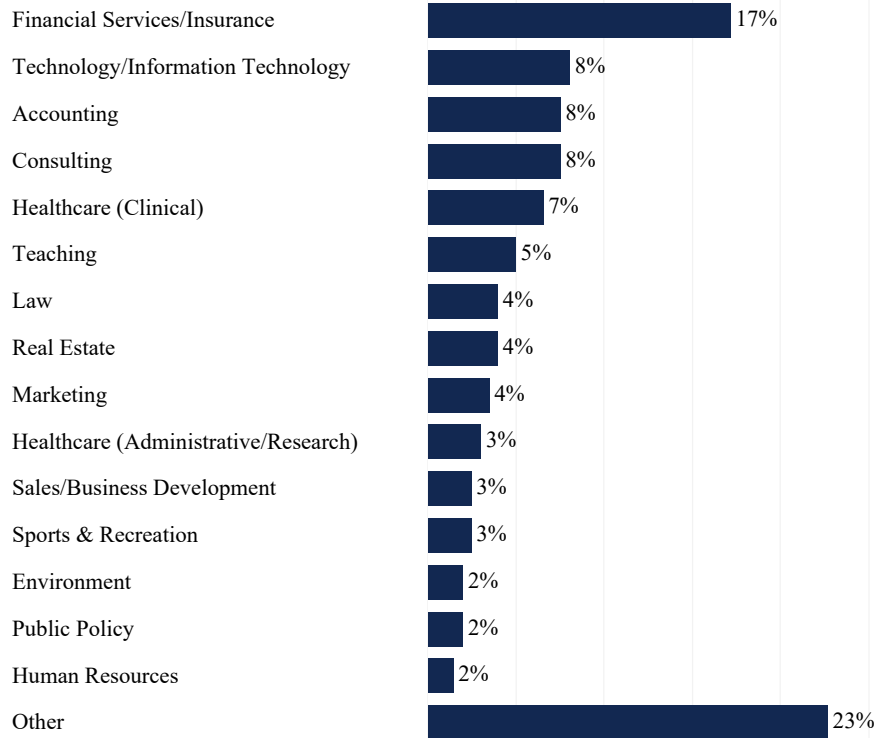

One-Year-Out Alumni Employment Survey Results: 2025 Graduates

Primary Field of Employment

6-Month Employment Rate

1-Year Employment Rate

Median Salary Range: \$65,000 - \$69,999

% Satisfied with UR Education