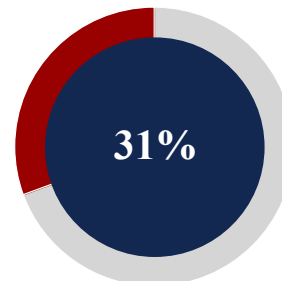

% Graduate Degree Enrollment/Completion